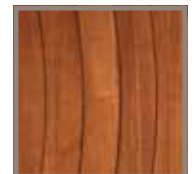

Wave
45.9" x 5.6"
68.8" x 5.6"
5/8" Thick