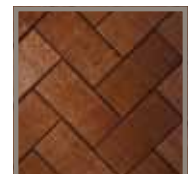

JAMIE BECKWITH®
COLLECTION

Enigma

Species & Stains

- Species available in Plain White Oak, 1/4 Sawn White Oak, and Walnut
- Stains available in Polished Amber, Golden Topaz, Smokey Quartz, Black Onyx, Grey Moonstone, and Pickled Pearl

Crescent
7.0" x 8.8"
5/8" Thick

Wave
45.9" x 5.6"
68.8" x 5.6"
5/8" Thick

Pisces
7.7" x 6.3"
5/8" Thick

Kaleidoscope
9.8" x 5.6"
5/8" Thick

Hive
7.8" x 6.8"
5/8" Thick

Stretcher
6.5" x 3.25"
5/8" Thick

LEED Credit Contributions