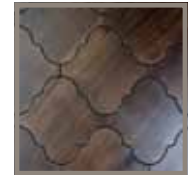

JAMIE BECKWITH®
COLLECTION

Enigma

Species & Stains

- Species available in Plain White Oak, 1/4 Sawn White Oak, and Walnut
- Stains available in Polished Amber, Golden Topaz, Smokey Quartz, Black Onyx, Grey Moonstone, and Pickled Pearl

ENIGMA is a high-end engineered product designed and produced to create a truly unique and custom wood surfacing option. The line has 12 patterns, ranging from a classic tile shape to the fabulously ornamental, and is offered in 3 wood species, and 6 different stain options for you to design your customized look. Consider using one of our 12 patterns as a wall to wall flooring installation, or creating an inset rug pattern in a traditional plank floor. Not only amazing for flooring but equally stunning for vertical wall applications. Our product is made in Nashville, Tennessee and can be customized to meet client's specific needs.

Grover
7.6" x 7.6"
8.4" x 8.4"
5/8" Thick

Lotus
7.7" x 8.2"
5/8" Thick

Jigsaw
12.6" x 12.6"
5/8" Thick

Sextant
7.1" x 7.0"
5/8" Thick

Jacks
6.7" x 6.6"
R - 3.4"
6.5" x 6.5"
5/8" Thick

Dice
R - 3.4"
13.5" x 6.75"
5/8" Thick