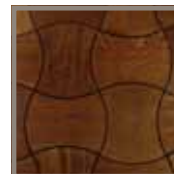

ENIGMA is a high-end engineered product designed and produced to create a truly unique and custom wood surfacing option. The line has 12 patterns, ranging from a classic tile shape to the fabulously ornamental, and is offered in 3 wood species, and 6 different stain options for you to design your customized look. Consider using one of our 12 patterns as a wall to wall flooring installation, or creating an inset rug pattern in a traditional plank floor. Not only amazing for flooring but equally stunning for vertical wall applications. Our product is made in Nashville, Tennessee and can be customized to meet client's specific needs.

Grover
7.6" x 7.6"
8.4" x 8.4"
5/8" Thick

Lotus
7.7" x 8.2"
5/8" Thick

Jigsaw
12.6" x 12.6"
5/8" Thick

Sextant
7.1" x 7.0"
5/8" Thick

Jacks
6.7" x 6.6"
R - 3.4"
6.5" x 6.5"
5/8" Thick

Dice
R - 3.4"
13.5" x 6.75"
5/8" Thick

Crescent
7.0" x 8.8"
5/8" Thick

Wave
45.9" x 5.6"
68.8" x 5.6"
5/8" Thick

Pisces
7.7" x 6.3"
5/8" Thick

Kaleidoscope
9.8" x 5.6"
5/8" Thick

Hive
7.8" x 6.8"
5/8" Thick

Stretcher
6.5" x 3.25"
5/8" Thick

LEED Credit Contributions