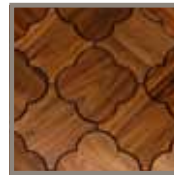

Grover
7.6" x 7.6"
8.4" x 8.4"
5/8" Thick