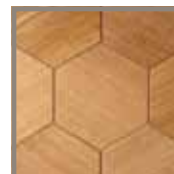

Crescent
7.0" x 8.8"
5/8" Thick

Wave
45.9" x 5.6"
68.8" x 5.6"
5/8" Thick

Pisces
7.7" x 6.3"
5/8" Thick

Kaleidoscope
9.8" x 5.6"
5/8" Thick

Hive
7.8" x 6.8"
5/8" Thick

Stretcher
6.5" x 3.25"
5/8" Thick

LEED Credit Contributions